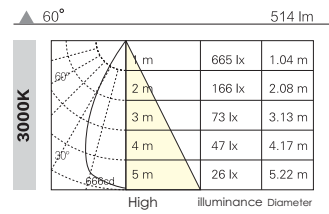

N.W:0.23kg | 5-20mm |  $\varnothing$  82mm

G.W:14.0kg

### Q3B0014

LED : CITIZEN COB LED  
 CCT : 2700K / 3000K  
 Beam Angle : (°):24 / 36 / 60  
 CRI : > 80  
 Color : AW / AS / AB  
 Voltage : DC 37V  
 Current : DC 180mA  
 Cutout :  $\varnothing$ 82mm  
 Size :  $\varnothing$ 90mm x H54mm