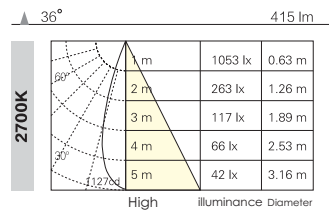

N.W:0.23kg | 5-20mm |  $\varnothing$  82mm

G.W:14.0kg

### Q3B0014

LED : CITIZEN COB LED  
 CCT : 2700K / 3000K  
 Beam Angle : (°):24 / 36 / 60  
 CRI : > 80  
 Color : AW / AS / AB  
 Voltage : DC 37V  
 Current : DC 180mA  
 Cutout :  $\varnothing$ 82mm  
 Size :  $\varnothing$ 90mm x H54mm