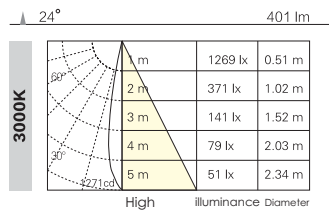

N.W:0.23kg | 5-20mm |  $\varnothing$  82mm

G.W:14.0kg

### Q3B0014

LED : CITIZEN COB LED  
 CCT : 2700K / 3000K  
 Beam Angle : (°):24 / 36 / 60  
 CRI : > 80  
 Color : AW / AS / AB  
 Voltage : DC 37V  
 Current : DC 180mA  
 Cutout :  $\varnothing$ 82mm  
 Size :  $\varnothing$ 90mm x H54mm