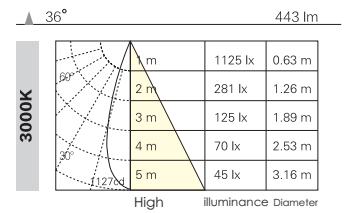

N.W:0.23kg | 5-20mm |  $\varnothing$  82mm

G.W:14.0kg

### Q3B0014

LED : CITIZEN COB LED  
 CCT : 2700K / 3000K  
 Beam Angle : (°):24 / 36 / 60  
 CRI : > 80  
 Color : AW / AS / AB  
 Voltage : DC 37V  
 Current : DC 180mA  
 Cutout :  $\varnothing$ 82mm  
 Size :  $\varnothing$ 90mm x H54mm