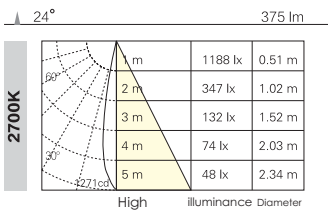

N.W:0.23kg | 5-20mm |  $\varnothing$  82mm

G.W:14.0kg

### Q3B0014

LED : CITIZEN COB LED  
 CCT : 2700K / 3000K  
 Beam Angle : (°):24 / 36 / 60  
 CRI : > 80  
 Color : AW / AS / AB  
 Voltage : DC 37V  
 Current : DC 180mA  
 Cutout :  $\varnothing$ 82mm  
 Size :  $\varnothing$ 90mm x H54mm