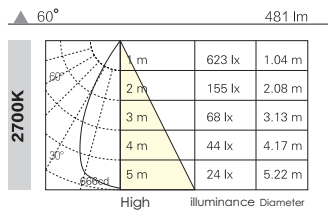

N.W:0.23kg | 5-20mm |  $\varnothing$  82mm

G.W:14.0kg

### Q3B0014

LED : CITIZEN COB LED  
 CCT : 2700K / 3000K  
 Beam Angle : (°):24 / 36 / 60  
 CRI : > 80  
 Color : AW / AS / AB  
 Voltage : DC 37V  
 Current : DC 180mA  
 Cutout :  $\varnothing$ 82mm  
 Size :  $\varnothing$ 90mm x H54mm