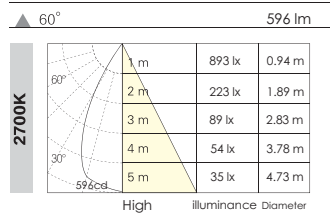

N.W:0.25kg | 5-20mm | 83mm

G.W:14.8kg

### Q3B0002

LED : CITIZEN COB LED  
 CCT : 2700K / 3000K  
 Beam Angle : (°):24 / 36 / 60  
 CRI : > 80  
 Color : AW / AS / AB  
 Voltage : DC 37V  
 Current : DC 180mA  
 Cutout : Ø83mm  
 Size : Ø92mm x H53mm