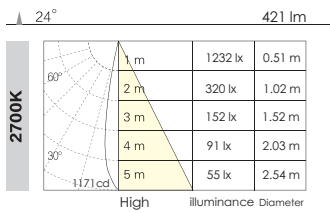

N.W:0.25kg | 5-20mm | 83mm

G.W:14.8kg

### Q3B0002

LED : CITIZEN COB LED  
 CCT : 2700K / 3000K  
 Beam Angle : (°):24 / 36 / 60  
 CRI : > 80  
 Color : AW / AS / AB  
 Voltage : DC 37V  
 Current : DC 180mA  
 Cutout : Ø83mm  
 Size : Ø92mm x H53mm