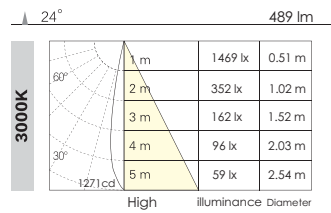

N.W:0.25kg | 5-20mm | 83mm

G.W:14.8kg

### Q3B0002

LED : CITIZEN COB LED  
 CCT : 2700K / 3000K  
 Beam Angle : (°):24 / 36 / 60  
 CRI : > 80  
 Color : AW / AS / AB  
 Voltage : DC 37V  
 Current : DC 180mA  
 Cutout : Ø83mm  
 Size : Ø92mm x H53mm