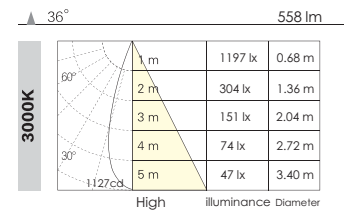

N.W:0.25kg | 5-20mm | 83mm

G.W:14.8kg

### Q3B0002

LED : CITIZEN COB LED  
 CCT : 2700K / 3000K  
 Beam Angle : (°):24 / 36 / 60  
 CRI : > 80  
 Color : AW / AS / AB  
 Voltage : DC 37V  
 Current : DC 180mA  
 Cutout : Ø83mm  
 Size : Ø92mm x H53mm