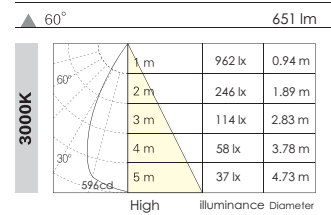

N.W:0.25kg | 5-20mm | 83mm

G.W:14.8kg

### Q3B0002

LED : CITIZEN COB LED  
 CCT : 2700K / 3000K  
 Beam Angle : (°):24 / 36 / 60  
 CRI : > 80  
 Color : AW / AS / AB  
 Voltage : DC 37V  
 Current : DC 180mA  
 Cutout : Ø83mm  
 Size : Ø92mm x H53mm