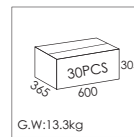

Complete item NO.:

Q3B0002AW00730245

Color : AW = Texture White   Power : 007 = 7W   CCT : 30= 3000K
Beam Angle : 24 = 24°   Driver : 5 = Non-Dimmable