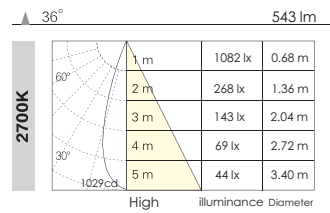

N.W:0.25kg | 5-20mm | 83mm

G.W:14.8kg

### Q3B0002

LED : CITIZEN COB LED  
 CCT : 2700K / 3000K  
 Beam Angle : (°):24 / 36 / 60  
 CRI : > 80  
 Color : AW / AS / AB  
 Voltage : DC 37V  
 Current : DC 180mA  
 Cutout : Ø83mm  
 Size : Ø92mm x H53mm