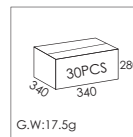

Q3B0008

LED : CREE
CCT : 2700K / 3000K
Beam Angle : (°):24
CRI : > 80
Color : AW /AS /AB
Voltage : DC 15V
Current : DC 700mA
Cutout : 128x35mm
Size : 135mm x 42mm x H65mm

Available LED Driver

5
Non-Dimmable
Power : 10W Input Voltage : AC 220-240V / 50-60 Hz
Output Current : 700mA Output Voltage : 10~20V DC
FQ0005

Complete item NO.:

Q3B0001AW01027245

Color : AW = Texture White Power : 010 = 10W CCT : 27= 2700K
Beam Angle : 24 = 24° Driver : 5 = Non-Dimmable

Q3B0001AW01027246

Color : AW = Texture White Power : 010 = 10W CCT : 27= 2700K
Beam Angle : 24 = 24° Driver : 6 = Triac Dimmable