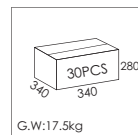

Q3B0008

LED : CREE
CCT : 2700K / 3000K
Beam Angle : (°):24
CRI : > 80
Color : AW /AS /AB
Voltage : DC 15V
Current : DC 700mA
Cutout : 128x35mm
Size : 135mm x 42mm x H65mm

Available LED Driver

5
Non-Dimmable
Power : 10W Input Voltage : AC 220-240V / 50-60 Hz
Output Current : 700mA Output Voltage : 10~20V DC
FQ0005

Complete item NO.:

Q3B0001AW01027245

Color : AW = Texture White Power : 010 = 10W CCT : 27= 2700K
Beam Angle : 24 = 24° Driver : 5 = Non-Dimmable

Q3B0001AW01027246

Color : AW = Texture White Power : 010 = 10W CCT : 27= 2700K
Beam Angle : 24 = 24° Driver : 6 = Triac Dimmable