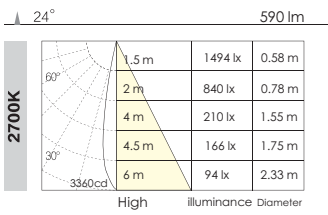

Q3B0008

LED : CREE
CCT : 2700K / 3000K
Beam Angle : (°):24
CRI : > 80
Color : AW /AS /AB
Voltage : DC 15V
Current : DC 700mA
Cutout : 128x35mm
Size : 135mm x 42mm x H65mm

Available LED Driver

5
Non-Dimmable
Power : 10W Input Voltage : AC 220-240V / 50-60 Hz
Output Current : 700mA Output Voltage : 10~20V DC
FQ0005

Complete item NO.:

Q3B0001AW01027245

Color : AW = Texture White Power : 010 = 10W CCT : 27= 2700K
Beam Angle : 24 = 24° Driver : 5 = Non-Dimmable

Q3B0001AW01027246

Color : AW = Texture White Power : 010 = 10W CCT : 27= 2700K
Beam Angle : 24 = 24° Driver : 6 = Triac Dimmable