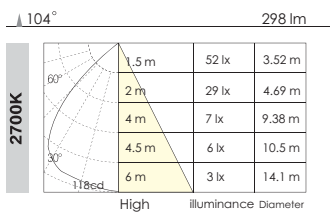

Q3B0010

LED : CREE
 CCT : 2700K / 3000K
 Beam Angle : (°) : There is no point
 CRI : > 80
 Color : AW / AS / AB
 Voltage : DC 15V
 Current : DC 700mA
 Cutout : 128x35mm
 Size : 135mm x 42mm x H58mm

Available LED Driver

5
 Non-Dimmable
 Power : 10W Input Voltage : AC 220-240V / 50-60 Hz
 Output Current : 700mA Output Voltage : 10~20V DC
FQ0005

Complete item NO.:

Q3B0010AW01027NA5

Color : AW = Texture White Power : 010 = 10W CCT : 27 = 2700K
 Beam Angle : NA = There is no point Driver : 5 = Non-Dimmable