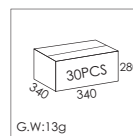

Complete item NO.:

Q3B0010AW01027NA5

Color : AW = Texture White   Power : 010 = 10W   CCT : 27 = 2700K
Beam Angle : NA = There is no point   Driver : 5 = Non-Dimmable