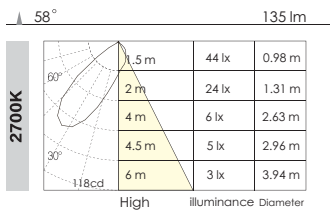

Q3B0011

LED : CREE
CCT : 2700K / 3000K
Beam Angle : (°) : There is no point
CRI : > 80
Color : AW / AS / AB
Voltage : DC 15V
Current : DC 700mA
Cutout : 128x35mm
Size : 135mm x 42mm x H58mm

Available LED Driver

5
Non-Dimmable
Power : 10W Input Voltage : AC 220-240V / 50-60 Hz
Output Current : 700mA Output Voltage : 10~20V DC
FQ0005

Complete item NO.:

Q3B0011AW0127NA5

Color : AW = Texture White Power : 010 = 10W CCT : 27 = 2700K
Beam Angle : NA = There is no point Driver : 5 = Non-Dimmable