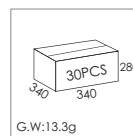

Q3B0011AW01027NA6

Color : AW = Texture White   Power : 010 = 10W   CCT : 27 = 2700K
Beam Angle : NA = There is no point   Driver : 6 = Triac Dimmable