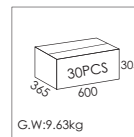

Q3B0080AW00730246

Color : AW = Texture White   Power : 007 = 7W   CCT : 30= 3000K
Beam Angle : 24 = 24°   Driver : 6 = Triac Dimmable