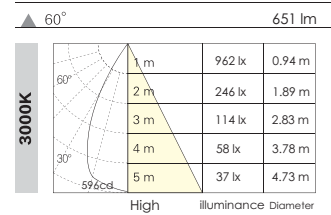

Q3B0080

LED : CITIZEN COB LED
 CCT : 2700K / 3000K
 Beam Angle : (°):24 / 36 / 60
 CRI : > 80
 Color : AW / AS / AB
 Voltage : DC 37V
 Current : DC 180mA
 Cutout : Ø83mm
 Size : Ø92mm x H48mm

Available LED Driver

5
 Non-Dimmable
 Power : 7W Input Voltage : AC 220-240V / 50-60 Hz
 Output Current : 180mA Output Voltage : 27~40V DC
FQ0002

Complete item NO.:

Q3B0080AW00730245

Color : AW = Texture White Power : 007 = 7W CCT : 30= 3000K
 Beam Angle : 24 = 24° Driver : 5 = Non-Dimmable