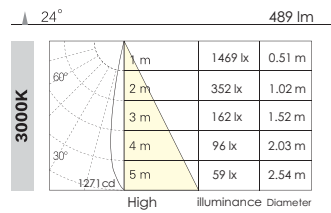

Q3B0080

LED : CITIZEN COB LED
 CCT : 2700K / 3000K
 Beam Angle : (°):24 / 36 / 60
 CRI : > 80
 Color : AW / AS / AB
 Voltage : DC 37V
 Current : DC 180mA
 Cutout : Ø83mm
 Size : Ø92mm x H48mm

Available LED Driver

5
 Non-Dimmable
 Power : 7W Input Voltage : AC 220-240V / 50-60 Hz
 Output Current : 180mA Output Voltage : 27~40V DC
FQ0002

Complete item NO.:

Q3B0080AW00730245

Color : AW = Texture White Power : 007 = 7W CCT : 30= 3000K
 Beam Angle : 24 = 24° Driver : 5 = Non-Dimmable

Q3B0080AW00730246

Color : AW = Texture White Power : 007 = 7W CCT : 30= 3000K
 Beam Angle : 24 = 24° Driver : 6 = Triac Dimmable

6
 Triac Dimmable
 Power : 7W Input Voltage : AC 220-240V / 50-60 Hz
 Output Current : 180mA Output Voltage : 27~40V DC
FQ0003