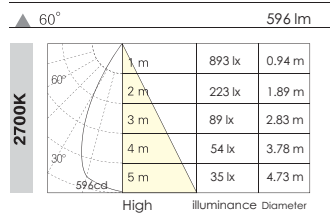

Q3B0080

LED : CITIZEN COB LED
 CCT : 2700K / 3000K
 Beam Angle : (°):24 / 36 / 60
 CRI : > 80
 Color : AW / AS / AB
 Voltage : DC 37V
 Current : DC 180mA
 Cutout : Ø83mm
 Size : Ø92mm x H48mm

Available LED Driver

5
 Non-Dimmable
 Power : 7W Input Voltage : AC 220-240V / 50-60 Hz
 Output Current : 180mA Output Voltage : 27~40V DC
FQ0002

Complete item NO.:

Q3B0080AW00730245

Color : AW = Texture White Power : 007 = 7W CCT : 30= 3000K
 Beam Angle : 24 = 24° Driver : 5 = Non-Dimmable

Q3B0080AW00730246

Color : AW = Texture White Power : 007 = 7W CCT : 30= 3000K
 Beam Angle : 24 = 24° Driver : 6 = Triac Dimmable

6
 Triac Dimmable
 Power : 7W Input Voltage : AC 220-240V / 50-60 Hz
 Output Current : 180mA Output Voltage : 27~40V DC
FQ0003