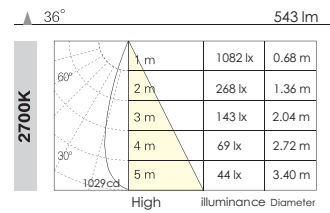

Q3B0080

LED : CITIZEN COB LED
 CCT : 2700K / 3000K
 Beam Angle : (°):24 / 36 / 60
 CRI : > 80
 Color : AW / AS / AB
 Voltage : DC 37V
 Current : DC 180mA
 Cutout : Ø83mm
 Size : Ø92mm x H48mm

Available LED Driver

5
 Non-Dimmable
 Power : 7W Input Voltage : AC 220-240V / 50-60 Hz
 Output Current : 180mA Output Voltage : 27~40V DC
FQ0002

Complete item NO.:

Q3B0080AW00730245

Color : AW = Texture White Power : 007 = 7W CCT : 30= 3000K
 Beam Angle : 24 = 24° Driver : 5 = Non-Dimmable

Q3B0080AW00730246

Color : AW = Texture White Power : 007 = 7W CCT : 30= 3000K
 Beam Angle : 24 = 24° Driver : 6 = Triac Dimmable

6
 Triac Dimmable
 Power : 7W Input Voltage : AC 220-240V / 50-60 Hz
 Output Current : 180mA Output Voltage : 27~40V DC
FQ0003