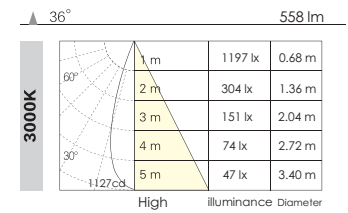

Q3B0080

LED : CITIZEN COB LED
 CCT : 2700K / 3000K
 Beam Angle : (°):24 / 36 / 60
 CRI : > 80
 Color : AW / AS / AB
 Voltage : DC 37V
 Current : DC 180mA
 Cutout : Ø83mm
 Size : Ø92mm x H48mm

Available LED Driver

5
 Non-Dimmable
 Power : 7W Input Voltage : AC 220-240V / 50-60 Hz
 Output Current : 180mA Output Voltage : 27~40V DC
FQ0002

Complete item NO.:

Q3B0080AW00730245

Color : AW = Texture White Power : 007 = 7W CCT : 30= 3000K
 Beam Angle : 24 = 24° Driver : 5 = Non-Dimmable