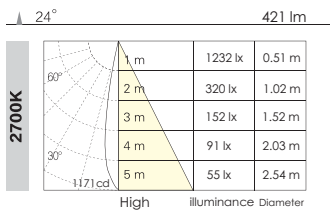

Q3B0080

LED : CITIZEN COB LED
 CCT : 2700K / 3000K
 Beam Angle : (°):24 / 36 / 60
 CRI : > 80
 Color : AW / AS / AB
 Voltage : DC 37V
 Current : DC 180mA
 Cutout : Ø83mm
 Size : Ø92mm x H48mm

Available LED Driver

5
 Non-Dimmable
 Power : 7W Input Voltage : AC 220-240V / 50-60 Hz
 Output Current : 180mA Output Voltage : 27~40V DC
FQ0002

Complete item NO.:

Q3B0080AW00730245

Color : AW = Texture White Power : 007 = 7W CCT : 30= 3000K
 Beam Angle : 24 = 24° Driver : 5 = Non-Dimmable

Q3B0080AW00730246

Color : AW = Texture White Power : 007 = 7W CCT : 30= 3000K
 Beam Angle : 24 = 24° Driver : 6 = Triac Dimmable

6
 Triac Dimmable
 Power : 7W Input Voltage : AC 220-240V / 50-60 Hz
 Output Current : 180mA Output Voltage : 27~40V DC
FQ0003