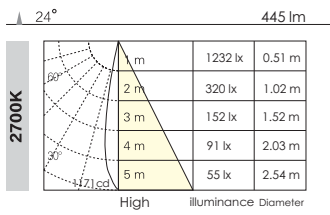

N.W:0.23kg | 5-20mm | Φ 60mm

G.W:11.7kg

Q3B0179

LED : CITIZEN COB LED

CCT : 2700K / 3000K

Beam Angle : (°):24 / 36 / 45

CRI : > 80

Color : AW / AS / AB

Voltage : DC 37V

Current : DC 180mA

Cutout : Φ 60mm

Size : Φ 76mm x H87mm

Available LED Driver

5

Non-Dimmable

Power : 7W Input Voltage : AC 220-240V / 50-60 Hz