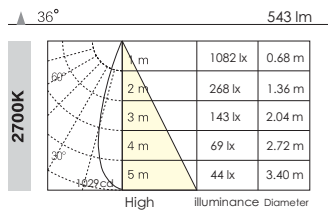

N.W:0.23kg | 5-20mm | Φ 60mm

G.W:11.7kg

Q3B0179

LED : CITIZEN COB LED

CCT : 2700K / 3000K

Beam Angle : (°):24 / 36 / 45

CRI : > 80

Color : AW / AS / AB

Voltage : DC 37V

Current : DC 180mA

Cutout : Φ 60mm

Size : Φ 76mm x H87mm

Available LED Driver

5

Non-Dimmable

Power : 7W Input Voltage : AC 220-240V / 50-60 Hz