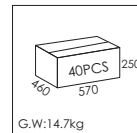

G.W:14.7kg