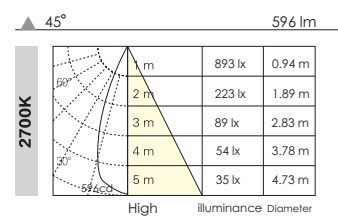

N.W:0.23kg | 5-20mm | Φ 60mm

G.W:11.7kg

Q3B0179

LED : CITIZEN COB LED

CCT : 2700K / 3000K

Beam Angle : (°):24 / 36 / 45

CRI : > 80

Color : AW / AS / AB

Voltage : DC 37V

Current : DC 180mA

Cutout : Φ 60mm

Size : Φ 76mm x H87mm

Available LED Driver

5

Non-Dimmable

Power : 7W Input Voltage : AC 220-240V / 50-60 Hz

Output Current : 180mA Output Voltage : 27~40V DC

FQ0002

Complete item NO.:

Q3B0179AW00730245

Color : AW = Texture White Power : 007 = 7W CCT : 30= 3000K

Beam Angle : 24 = 24° Driver : 5 = Non-Dimmable

G.W:14.7kg