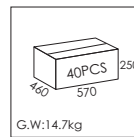

Output Current : 180mA Output Voltage : 27~40V DC

FQ0002

Complete item NO.:

Q3B0179AW00730245

Color : AW = Texture White Power : 007 = 7W CCT : 30= 3000K

Beam Angle : 24 = 24° Driver : 5 = Non-Dimmable

G.W:14.7kg