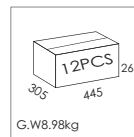

### Q3B0005

LED : CITIZEN COB LED
CCT : 2700K / 3000K
Beam Angle : (°):24 / 36 / 60
CRI : > 80
Color : AW / AS / AB
Voltage : DC 37V
Current : DC 180mA
Cutout : 106 x 106mm
Size : 118mm x 118mm x H52mm

#### Complete item NO.:

**Q3B0005AW00730245**

Color : AW = Texture White    Power : 007 = 7W    CCT : 30= 3000K  
Beam Angle : 24 = 24°    Driver : 5 = Non-Dimmable

**Q3B0005AW00730246**

Color : AW = Texture White    Power : 007 = 7W    CCT : 30= 3000K  
Beam Angle : 24 = 24°    Driver : 6 = Triac Dimmable