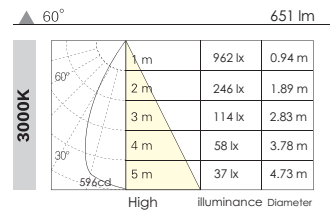

### Q3B0005

LED : CITIZEN COB LED
CCT : 2700K / 3000K
Beam Angle : (°):24 / 36 / 60
CRI : > 80
Color : AW / AS / AB
Voltage : DC 37V
Current : DC 180mA
Cutout : 106 x 106mm
Size : 118mm x 118mm x H52mm