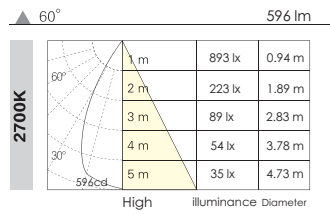

### Q3B0005

LED : CITIZEN COB LED
CCT : 2700K / 3000K
Beam Angle : (°):24 / 36 / 60
CRI : > 80
Color : AW / AS / AB
Voltage : DC 37V
Current : DC 180mA
Cutout : 106 x 106mm
Size : 118mm x 118mm x H52mm