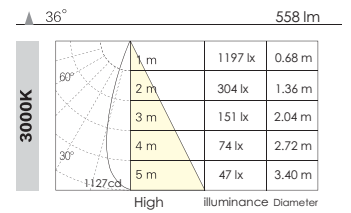

### Q3B0005

LED : CITIZEN COB LED
CCT : 2700K / 3000K
Beam Angle : (°):24 / 36 / 60
CRI : > 80
Color : AW / AS / AB
Voltage : DC 37V
Current : DC 180mA
Cutout : 106 x 106mm
Size : 118mm x 118mm x H52mm

#### Complete item NO.:

**Q3B0005AW00730245**

Color : AW = Texture White    Power : 007 = 7W    CCT : 30= 3000K  
Beam Angle : 24 = 24°    Driver : 5 = Non-Dimmable

**Q3B0005AW00730246**

Color : AW = Texture White    Power : 007 = 7W    CCT : 30= 3000K  
Beam Angle : 24 = 24°    Driver : 6 = Triac Dimmable