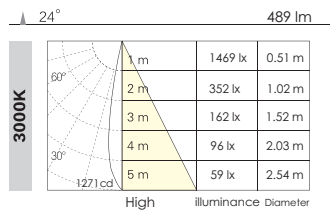

### Q3B0005

LED : CITIZEN COB LED
CCT : 2700K / 3000K
Beam Angle : (°):24 / 36 / 60
CRI : > 80
Color : AW / AS / AB
Voltage : DC 37V
Current : DC 180mA
Cutout : 106 x 106mm
Size : 118mm x 118mm x H52mm