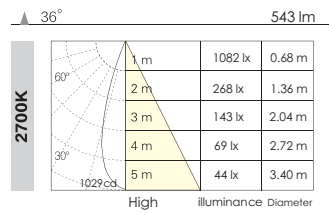

### Q3B0005

LED : CITIZEN COB LED
CCT : 2700K / 3000K
Beam Angle : (°):24 / 36 / 60
CRI : > 80
Color : AW / AS / AB
Voltage : DC 37V
Current : DC 180mA
Cutout : 106 x 106mm
Size : 118mm x 118mm x H52mm