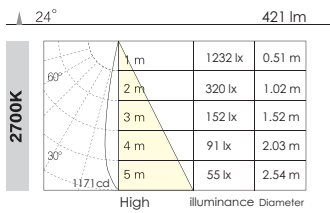

### Q3B0005

LED : CITIZEN COB LED
CCT : 2700K / 3000K
Beam Angle : (°):24 / 36 / 60
CRI : > 80
Color : AW / AS / AB
Voltage : DC 37V
Current : DC 180mA
Cutout : 106 x 106mm
Size : 118mm x 118mm x H52mm