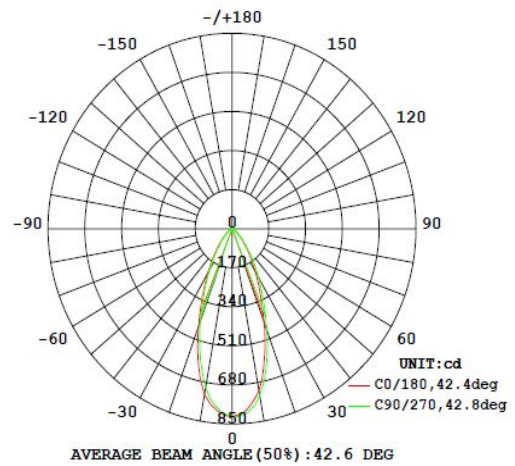

Project: _____
 Name: _____
 Location: _____

SPECIFICATION SHEET

Product Name: Square trimless 7W/10W LED down light
 Code: QL0077

FEATURES

- 7W/10W Citizen LED Chip
- Trimless Tilttable Design
- Prismatic Diffused LED Lens
- 25/36/60 Degree Optional Beam Angle
- Anti-glare
- Tilttable and flexible design

ELECTRICAL PERFORMANCE

- Input: 240mA 37V
- CCT: 2700K/3000K/4000K/5000K
- CRI: >90
- Lumen: >800lm
- Prewired with black/red cable & connector

COB LED(CITIZEN)

PHYSICAL INFORMATION

- Body material: Aluminum
- Size: L110*W110*H87mm
- Cutout: L104*W104mm
- Ceiling Thickness: 5~25mm
- Ceiling Void: Min.15cm
- Finishing: Texture White/Texture Black/Brush&Varnish

PACKAGING

- Each product packed in poly bags
- Then to an inner carton c/w glove, dryer and instucture leaflet
- 12pcs to an outerbox
- Outer box size: 445*300*380(L*W*H)
- G.W.: 11.00KGS

DIRECTIVES IN COMPLIANCE